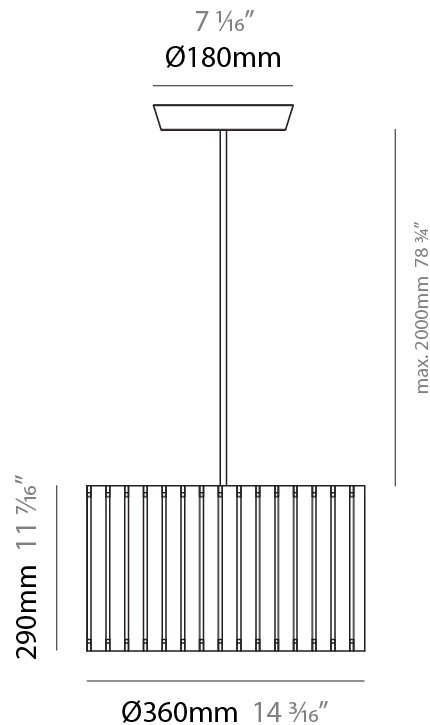

LUZ OCULTA WOOD SUSPENSION

D51039- -

base number   Finish Options   Finish Options

1. To build a product code in our configurator select the specify button on the base model # product page
2. To build a manual product code on this datasheet choose from the options listed below in blue font and add the suffix to the base model #

GENERAL

Series: Luz Oculta
Subseries: Luz Oculta Wood
Brand: Fambuena
Division: Design
Mounting Type: Suspension
Mounting Location: Ceiling
Subcategory: Pendant

PHYSICAL

Shape: Rectangle
Diameter (mm): 360
Diameter (in): 14 ³/₁₆
Height (mm): 290
Height (in): 11 ⁷/₁₆
Light Distribution: Direct / Indirect
Fixture Finish: DOW / NAT
Holder Finish: BRA / BRZ
Fixture Material: Metal / Wood
Cable Details: Cable length 2000mm / 79"

ELECTRICAL

Number of Lamps: 1
Lamp Type: LED Retrofit
Lamp Shape: A19
Bulb Included: Bulb Not Included
Max. Wattage Per Lamp (W): 7
Lamp Base: E26
Input Voltage (V): 120
Upon Request: 277Vac / GU24

LED

OPTICAL

RATINGS AND CERTIFICATIONS

Certified By: Certified for North American Standards
IP rating: IP20

PROJECT
TYPE
SPECIFIER
QUANTITY
DATE