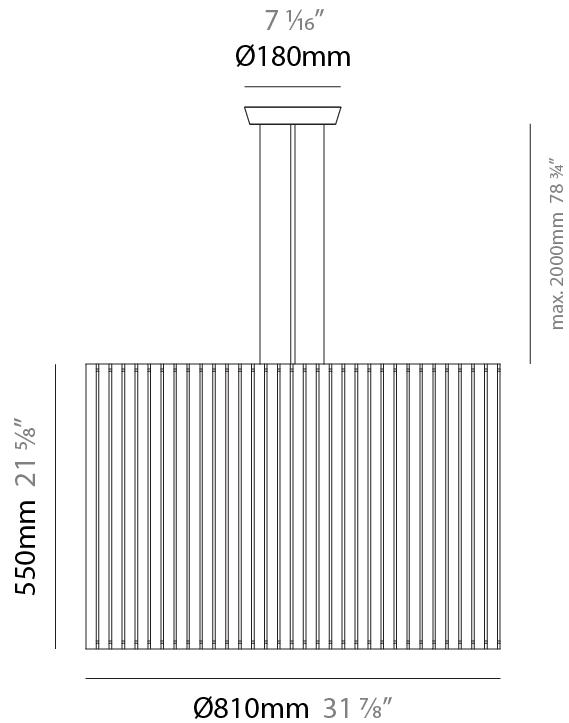

PROJECT	_____
TYPE	_____
SPECIFIER	_____
QUANTITY	_____
DATE	_____

LUZ OCULTA WOOD SUSPENSION

D51035- _____ - _____
base number   Finish   Finish
                         Options   Options

1. To build a product code in our configurator select the specify button on the base model # product page
2. To build a manual product code on this datasheet choose from the options listed below in blue font and add the suffix to the base model #

GENERAL

Series: Luz Oculta
Subseries: Luz Oculta Wood
Brand: Fambuena
Division: Design
Mounting Type: Suspension
Mounting Location: Ceiling
Subcategory: Pendant

PHYSICAL

Shape: Rectangle
Diameter (mm): 810
Diameter (in): 31 7/8
Height (mm): 550
Height (in): 21 5/8
Light Distribution: Direct / Indirect
Fixture Finish: [DOW](#) / [NAT](#)
Holder Finish: [BRA](#) / [BRZ](#)
Fixture Material: Metal / Wood
Cable Details: Cable length 2000mm / 79"

ELECTRICAL

Number of Lamps: 3
Lamp Type: LED Retrofit
Lamp Shape: A19
Bulb Included: Bulb Not Included
Total Output Wattage (W): 36
Max. Wattage Per Lamp (W): 12
Lamp Base: E26
Input Voltage (V): 120
Upon Request: 277Vac / GU24

LED

OPTICAL

RATINGS AND CERTIFICATIONS

Certified By: Certified for North American Standards
IP rating: IP20