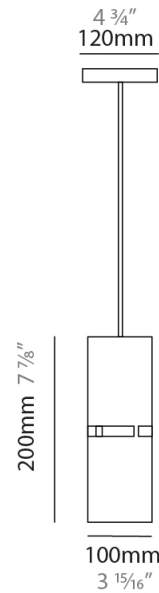

PROJECT	
TYPE	
SPECIFIER	
QUANTITY	
DATE	

LUZ OCULTA METAL SUSPENSION

D51034-

base number   Finish
Options

1. To build a product code in our configurator select the specify button on the base model # product page
2. To build a manual product code on this datasheet choose from the options listed below in blue font and add the suffix to the base model #

GENERAL

Series: Luz Oculta
Subseries: Luz Oculta Metal
Brand: Fambuena
Division: Design
Mounting Type: Suspension
Mounting Location: Ceiling
Subcategory: Pendant

PHYSICAL

Shape: Rectangle
Diameter (mm): 100
Diameter (in): 3 ¹⁵/₁₆
Height (mm): 200
Height (in): 7 ⁷/₈
Light Distribution: Direct / Indirect
Fixture Finish: [BRA](#) / [BRZ](#) / [ABR](#)
Fixture Material: Metal
Cable Details: Cable length 2000mm / 79"

ELECTRICAL

Number of Lamps: 1
Lamp Type: LED Retrofit
Lamp Shape: T4
Bulb Included: Bulb Not Included
Max. Wattage Per Lamp (W): 5
Lamp Base: G9
Input Voltage (V): 120

LED

OPTICAL

RATINGS AND CERTIFICATIONS

Certified By: Certified for North American Standards
IP rating: IP20