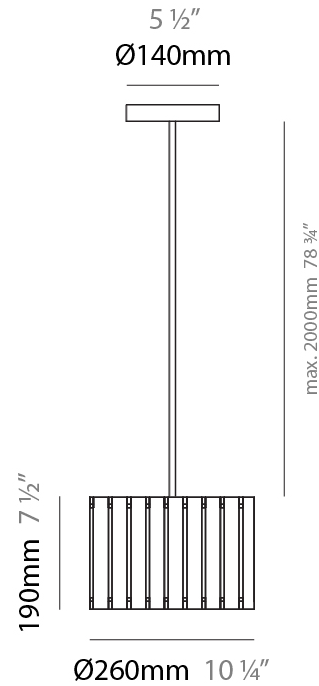

LUZ OCULTA WOOD SUSPENSION

D51041- -

base number   Finish Options   Finish Options

1. To build a product code in our configurator select the specify button on the base model # product page
2. To build a manual product code on this datasheet choose from the options listed below in blue font and add the suffix to the base model #

GENERAL

Series: Luz Oculta
Subseries: Luz Oculta Wood
Brand: Fambuena
Division: Design
Mounting Type: Suspension
Mounting Location: Ceiling
Subcategory: Pendant

PHYSICAL

Shape: Rectangle
Diameter (mm): 260
Diameter (in): 10 ¼
Height (mm): 190
Height (in): 7 ½
Light Distribution: Direct / Indirect
Fixture Finish: [DOW](#) / [NAT](#)
Holder Finish: BRA / BRZ
Fixture Material: Metal / Wood
Cable Details: Cable length 2000mm / 79"

ELECTRICAL

Number of Lamps: 1
Lamp Type: LED Retrofit
Lamp Shape: A19
Bulb Included: Bulb Not Included
Max. Wattage Per Lamp (W): 4
Lamp Base: E26
Input Voltage (V): 120
Upon Request: 277Vac / GU24

LED

OPTICAL

RATINGS AND CERTIFICATIONS

Certified By: Certified for North American Standards
IP rating: IP20

PROJECT
TYPE
SPECIFIER
QUANTITY
DATE